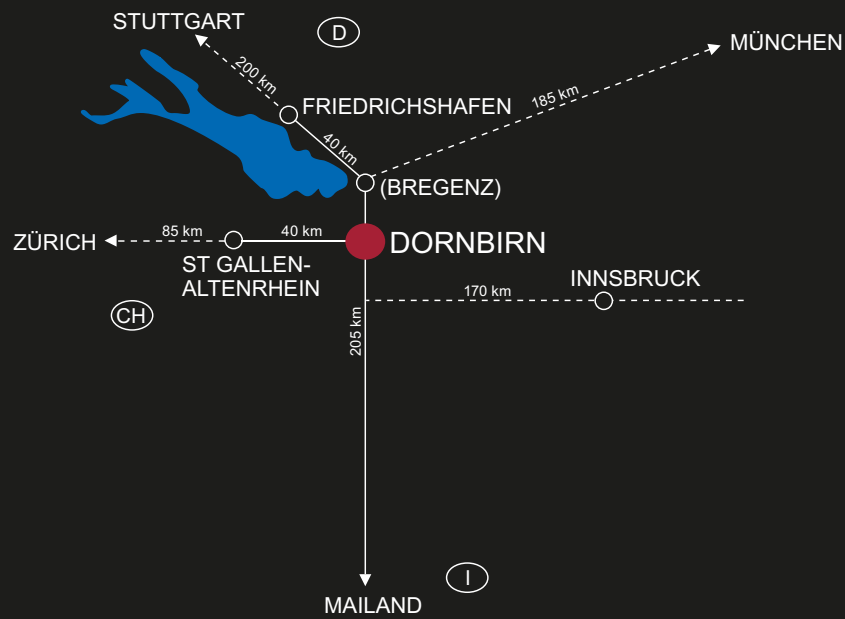

## Airports nearby

## Train stations nearby

Train station Dornbirn Haselstauden: 0.5 km  
Main train station Dornbirn: 3 km  
Main train station Bregenz: 10 km

## Address

Dr.-Walter-Zumtobel-Straße 9 /  
6850 Dornbirn / Austria